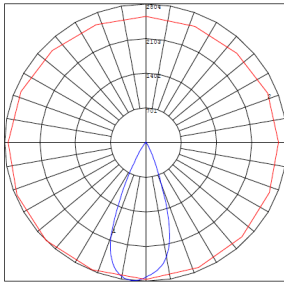

Phone: (877) 805-2252 | Fax: (877) 805-2252
www.westgateimg.com

WG-07052022

Photometrics: FLDXPRO-SM-5-15W-MCTPB-BR

BUG Rating: B2-U1-G0

15W 5000K, Area 15'x 15' Mounting Height: 9'

Other Views:

Side View

Front View