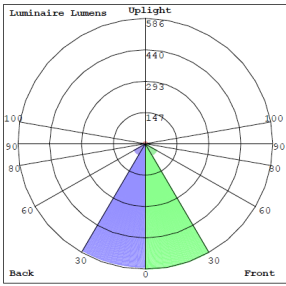

Lighting:

- Lens Type: Plaid Tempered Glass + Aluminum Reflectors
- Total Lumens: 1425LM Max.
- Color Temperatures: 3000K/4000K/5000K
- Color Rendering Index: CRI ≥ 80
- Beam Angle: Adjustable from 25°-65° by Rotating the Lens
- Lifespan: 70,000 Hrs.

Phone: (877) 805-2252 | Fax: (877) 805-2252
www.westgateimg.com

WG-07052022

Photometrics: FLDXPRO-SM-5-15W-MCTPB-BR

BUG Rating: B2-U1-G0

15W 5000K, Area 15'x 15' Mounting Height: 9'

Other Views:

Side View

Front View