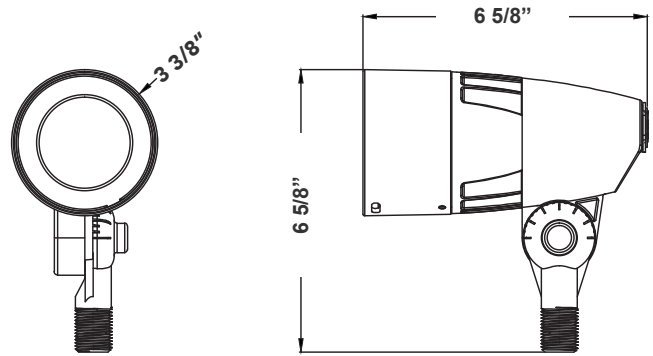

Customer Name: _____
Project Name: _____
Note: _____ | Type: _____

Avail. Finishes:

5 5/8"(H) x 6 5/8"(W) x 3 3/8"(D)

Ideal for general site lighting, alleys, loading docks, doorway, pathway, and parking areas. Great for use with motion sensors and another instant on/off controls.

Electrical:

- Voltage: 120-277V
- Power Factor: >0.9
- Wattage: 5W/10W/15W
- Efficacy: 95 LPW

Mechanical:

- Die-cast Aluminum Housing with Powder Coat Finish (Dark Bronze)
- DC Button Photocell with ON/OFF switch Included
- Cord type: 18" SJTW 18/3 AWG cable
- 1/2" Threaded Knuckle Stem
- Operating Temperature: -40°F to 104°F
- IP Rating: IP65
- Suitable for Wet Locations
- 7-Year Warranty