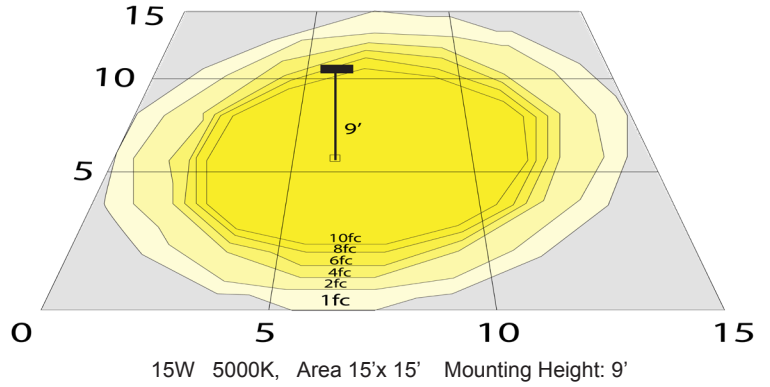

Lighting:

- Lens Type: Plaid Tempered Glass + Aluminum Reflectors
- Total Lumens: 1425LM Max.
- Color Temperatures: 3000K/4000K/5000K
- Color Rendering Index: CRI ≥ 80
- Beam Angle: Adjustable from 25°-65° by Rotating the Lens
- Lifespan: 70,000 Hrs.

Phone: (877) 805-2252 | Fax: (877) 805-2252
www.westgateimg.com

WG-07052022

Photometrics: FLDXPRO-SM-5-15W-MCTPB-BR

BUG Rating: B2-U1-G0

15W 5000K, Area 15'x 15' Mounting Height: 9'

Other Views:

Side View

Front View